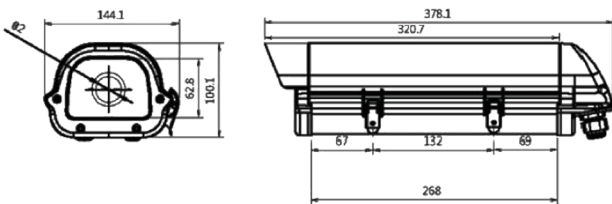

DIMENSION

FEATURES

- 1/3", 4 MegaPixel CMOS
- ALL IN ONE (AHD/TVI/CVBS) Video Output
- True Day & Night
- NTSC/PAL Selectable
- IP66 Weatherproof
- IR LED 84pcs
- VariFocal LENS 2.8~12mm (Manual Lens)
- Option : OSD Controller

SPECIFICATIONS

SAH-4AM84IRV	
Signal Format	NTSC | PAL
Image Sensor	1/3", 4 MegaPixel CMOS
Effective Pixels	2688(H) × 1520(V)
Video Output	AHD/TVI/CVBS
Mini. Illumination	0.01LUX
S/N ratio	More Than 50dB
Electronic Shutter	AUTO (PAL: 1/50-1/50, 000Sec NTSC: 1/60-1/50, 000Sec)
Day & Night	External(default) / Auto / Color / BW(OSD Switch)
White balance	AUTO
BLC	AUTO
HLC/2D	SUPPORT
Language	English / Chinese / Japanese
LENS	VariFocal LENS 2.8~12mm (Manual Lens)
Power Supply	DC 12V ±10%
Operating Temperature	-10°C ~ +50°C
Operating Humidity	Less than 90%
Dimension	144.1(W) x 100.1(H) x 378.1(D)mm
Weight	Approx. 1.4kg (W/ Sunshield)