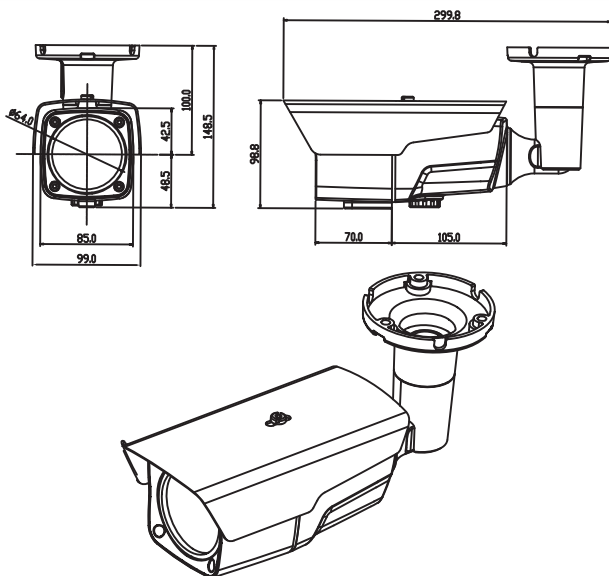

DIMENSION

SPECIFICATIONS

| SDI-UP242IRV | |
|--------------------------|-----------------------------------------------------|
| Signal Format | NTSC/PAL (Selectable) |
| Image Sensor | 1/3" 2.1Megapixel Panasonic CMOS |
| Effective Pixels | 1944(H) x 1092(V) = 2,122,848 (Pixel) |
| Scanning System | Progressive Scan |
| Video Output Mode | 1080p(1920 x1080)@30fps |
| Video Output Level | HD-SDI / CVBS : 1.0Vp-p / 75 (W/O WDR) |
| Min. Illumination | 0.5Lux(Color), 0.1Lux(B&W), 0.001Lux(Sens-up x8) |
| Electronic Shutter Speed | NTSC : 1/30 ~ 1/60,000sec, PAL : 1/25 ~ 1/50,000sec |
| Iris Control | SELECTA |
| S/N Ratio | More 50dB |
| Backlight Compensation | OFF / HLC / BLC / WDR |
| White Balance | AUTO / AUTOEXT / PRESET / MANUAL |
| Gain Control | 0~20 |
| 2D + 3D DNR | OFF / LOW / MIDDLE / HIGH |
| Day & Night | AUTO / B.W / COLOR / EXT |
| Sense-up | x2 ~ x8 |
| D-WDR | OFF / ON |
| Digital Zoom | x1.0~ x8.0 |
| Flickerless | OFF / ON |
| Motion Detection | ON / OFF |
| Privacy Masking | ON / OFF (16 ZOOM) |
| Defog | OFF / ON |
| D - EFFECT | MIRROR / D-ZOOM / FLIP |
| Communication | RS-485 (Pelco-D & Pelco-C) |
| OSD | Eng / Jpn / Chi |
| Lens | DC Varifocal ICR Lens 2.8~12mm |
| IR LED | 42pcs |
| Power Supply | DC 12V (±10%) |
| Power Consumption | LED Off : Max. 2.5W / LED On : Max. 10.0W |
| Operating Temperature | -10°C ~ +50°C |
| Operating Humidity | Less than 90% |
| Dimension | 99(Ø) x 299.8(H)mm |
| Weight | Approx. 1.2kg (W/ Sunshield & Bracket) |