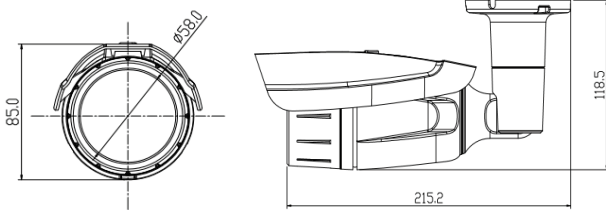

FEATURES

- 1/2.8", 2.07 MegaPixel Sony Exmor CMOS
- Double codec (H.264, MJPEG) | Triple Stream
- Max 30fps @ all resolution
- ONVIF Compliance
- Support PoE
- True Day & Night
- D-WDR (Digital Wide Dynamic Range)
- 3D DNR (Digital Noise Reduction)
- Defog (Visibility enhancement on the low contrast scene)
- IR LED 42pcs
- 2Motorized VariFocal LENS 2.8~12mm
- Option : 2Motorized VariFocal LENS 5.0~50mm

SPECIFICATIONS

Image Sensor	1/2.8", 2.07 MegaPixel Sony Exmor CMOS
Effective Pixels	1945(H) x 1097(V) = 2,133,665pixel
Scanning System	Progressive
Day & Night	AUTO / COLOR / B&W / EXT
Privacy Masking	OFF / ON (4 Programmable Zones)
Motion Detection	OFF / ON (48 Points, Sensitivity 1 ~ 5 Step)
Electronic Shutter Speed	AUTO (1/30~1/30000) / SUPPRESS ROLLING / MANUAL
Color adjust	BRIGHT / CONTRAST / SATURATION / SHARP / HUE
White Balance	AUTO / PUSH / INDOOR / OUTDOOR / FLUORESCENT
Backlight Compensation	BLC / SLDC
3D DNR	1~100
WDR	OFF / ON (D-WDR (1~3 Step))
Defog	OFF / ON
LENS	2Motorized VariFocal LENS 2.8~12mm
Power Supply	DC 12V ±10%
Operating Temperature	-10°C ~ +50°C
Preservation Temperature	-20°C ~ +60°C
Dimension	85.0(W) x 118.5(H) x 215.2(D)mm
Weight	Approx. 555g (W/ Sunshld & Bracket)

NETWORK SPECIFICATIONS

System OS	Embedded Linux
Interface	RJ45 10/100 Base-T PoE
Protocol	TCP/IP, UDP/IP, RTP, RTSP, RTCP, NTP, HTTP, DHCP, FTP, SMTP, DNS, DDNS
Onvif	ver2.4.2
DDNS	iplinker.net
Simultaneous Access	Max. 10 user
Compress Format	H.264 / MPEG4 / MJPEG
Resolution	1920x1080 / 1280x720 / 640x360 / 320x180
Max. Frame Rate	30fps @all resolution
Video Quality	H.264,MPEG4 : Bitrate Control MJPEG : Quality Level Control
Streaming	Triple Stream (Stream1,2,3) RTP/RTSP, UnicastRTP, Multicast RTP
Audio (option)	Compress Format : G.711 u-law Streaming : Two way
Event (Option)	Sensor In : 1 (Digital Input) Alarm Out : 1 (Digital Output, Open Collector)
Viewer	IE only (Active-X)